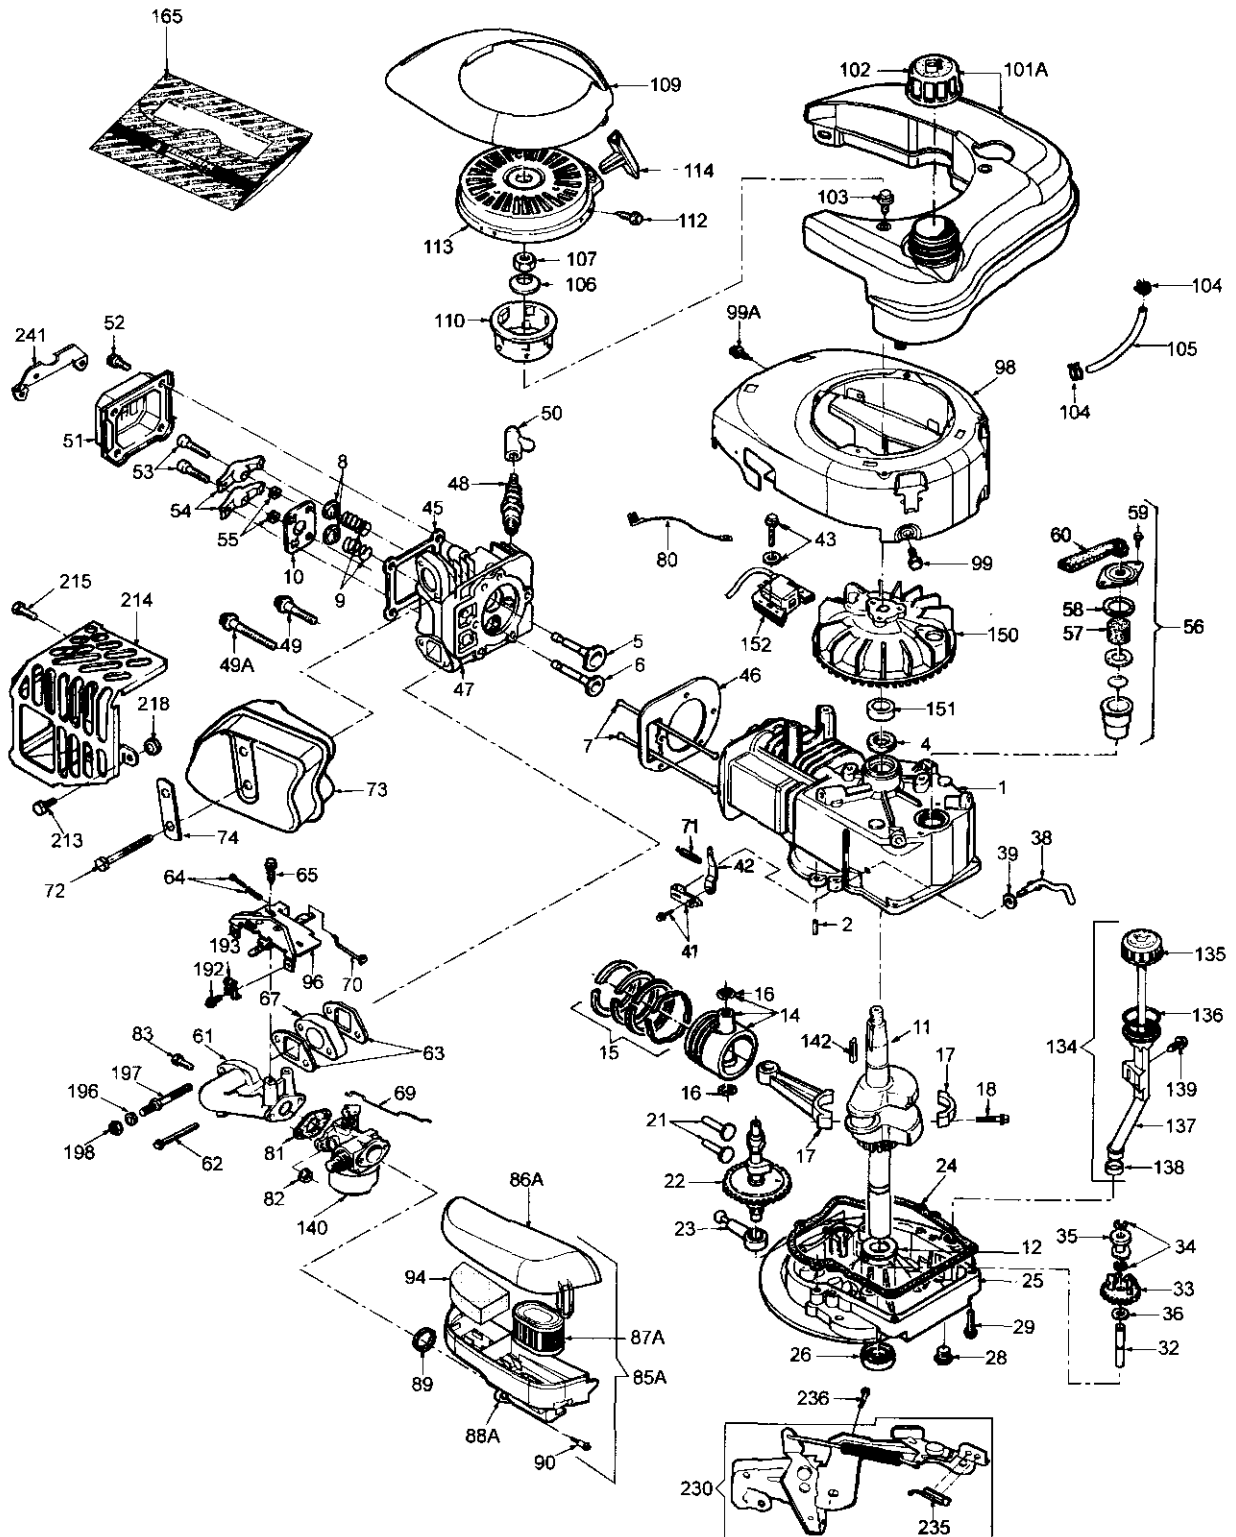

CENTURA OHV

Issued: 08/99
Revised: 10/02

Division 3
Section A

Tecumseh products made in Italy by
TECUMSEH EUROPA S.p.A.

3 A	Division
	Section

CENTURA OHV Models

Issued: 08/99
Revised: 10/02

Ref.No.	Part No.	Part Name
1	16010089	Cylinder Assy. (Inc.-2,4)(66.60 mm Bore) E-74000 ,003,004
1	16010092	Cylinder Assy. (Inc.-2,4)(71,00 mm Bore) E-75002 ,007
2	29410001	Dowel Pin
4	29610017 *	Oil Seal
5	16130001	Intake Valve (Inc.-9,10)(Std)
5	16130002	Intake Valve (Inc.-9,10)(OS. 0.80 mm)
6	16140009	Exhaust Valve (Inc.-9,10)(Std)
6	16140010	Exhaust Valve (Inc.-9,10)(OS. 0.80 mm)
7	22450005	Push Rod
8	22470006	Lower Valve Spring Keeper
9	27910003	Valve Spring
10	22450007	Push Rod Guide
11	16070124	Crankshaft E-74000 E-75002
11	16070128	Crankshaft E-75007
11	16070136	Crankshaft E-74004
11	16070142	Crankshaft E-74003
12	29520006	Thrust Washer
14	16090027	Piston & Pin Assy. (Inc.-16)(OS. 0.25 mm)
14	16090028	Piston & Pin Assy. (Inc.-16)(OS. 0.50 mm)
14	16090029	Piston & Pin Assy. (Inc.-16)(Std 66.60 mm Bore) E-74000 ,003,004
14	16090033	Piston & Pin Assy. (Inc.-16)(Std 71.00 mm Bore)
14	16090034	Piston & Pin Assy. (Inc.-16)(OS. 0.25 mm)
14	16090035	Piston & Pin Assy. (Inc.-16)(OS. 0.50 mm) E-75002 ,007
15	16100018	Ring Set (Std 66.60 mm Bore)
15	16100019	Ring Set (OS. 0.25 mm)
15	16100020	Ring Set (OS. 0.50 mm) E-74000 ,003,004
15	16100024	Ring Set (Std 71.00 mm Bore)
15	16100025	Ring Set (OS. 0.25 mm)
15	16100026	Ring Set (OS. 0.50 mm) E-75002 ,007
16	29450004	Piston Pin Retainer
17	16110010	Connecting Rod (Inc.-18)
18	29190164	Screw 1/4-20 (L=23mm)
21	22440004	Valve Lifter
22	16120010	Camshaft (MCR)
23	16160004	Oil Pump Assy
24	29630001 *	Flange Assy. Gasket
25	16030008	Flange Assy. (Inc.-26,28,32) E-75002 ,007
25	16030013	Flange Assy. (Inc.-26,28,32) E-74000 ,003,004
26	29610018 *	Oil Seal
28	29320035	Oil Drain Plug
29	29190075	Screw 1/4-20 (L=30mm)
32	22720001	Governor Shaft

Note: Always check Master Price List for replacement part numbers.

Tecumseh products made in Italy by

TECUMSEH EUROPA S.p.A.